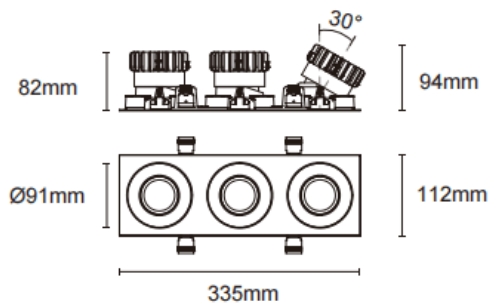

Trim cardan 3

Lavov downlight from the family Trim cardan 3 with a power of 3x17W and a beam angle of 45°. Finished in white colour. With a total lumen output of 3x1580lm and a luminous efficacy of 93lm/W. Made in die cast aluminium and PC lenses. Driver DALI Casamby ready. CCT 4000K.

Dimensions

Product dimensions (mm) **L335*H112*94mm**

Scheme

Cut out : 102X323mm

Item code	86.D092.1439.01
Product type	Indoor
Category	Downlights
Family	Cardan
Subfamily	Trim cardan 3
Pictograms	

Product	
Real power (W)	3x17
Real luminous flux (Lm)	3x1580
Luminous efficiency (Lm/W)	93
Beam angle (°)	45°
Life time (h)	50000hrs L80B10
IP	IP44
Colour	white
Control gear included	yes
Control gear	DALI Casamby ready
Flicker Free	yes
Light source	LED
Type of LED	COB
Colour temperature (K)	4000
Colour consistency (SDCM)	SDCM3
CRI	90