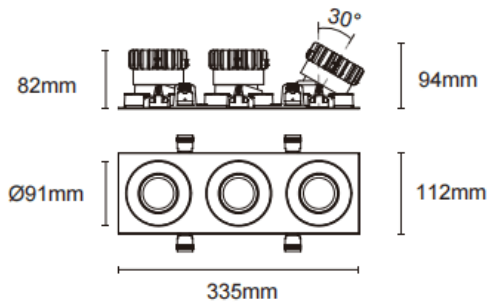

**Trim cardan 3**

Lavov downlight from the family Trim cardan 3 with a power of 3x17W and a beam angle of 45°. Finished in black colour. With a total lumen output of 3x1580lm and a luminous efficacy of 93lm/W. Made in die cast aluminium and PC lenses. Driver DALI Casamby ready. CCT 4000K.

**Dimensions**

**Product dimensions (mm)**      **L335\*H112\*94mm**

**Scheme**

Cut out : 102X323mm

<b>Item code</b>	<b>86.D092.1439.02</b>
<b>Product type</b>	<b>Indoor</b>
<b>Category</b>	<b>Downlights</b>
<b>Family</b>	<b>Cardan</b>
<b>Subfamily</b>	<b>Trim cardan 3</b>
<b>Pictograms</b>	

<b>Product</b>	
<b>Real power (W)</b>	<b>3x17</b>
<b>Real luminous flux (Lm)</b>	<b>3x1580</b>
<b>Luminous efficiency (Lm/W)</b>	<b>93</b>
<b>Beam angle (&amp;ordm;)</b>	<b>45°</b>
<b>Life time (h)</b>	<b>50000hrs L80B10</b>
<b>IP</b>	<b>IP44</b>
<b>Colour</b>	<b>black</b>
<b>Control gear included</b>	<b>yes</b>
<b>Control gear</b>	<b>DALI Casamby ready</b>
<b>Flicker Free</b>	<b>yes</b>
<b>Light source</b>	<b>led</b>
<b>Type of LED</b>	<b>COB</b>
<b>Colour temperature (K)</b>	<b>4000</b>
<b>Colour consistency (SDCM)</b>	<b>SDCM&lt;3</b>
<b>CRI</b>	<b>90</b>