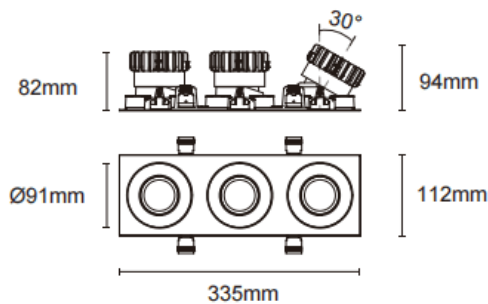

Scheme

Cut out : 102X323mm

Product