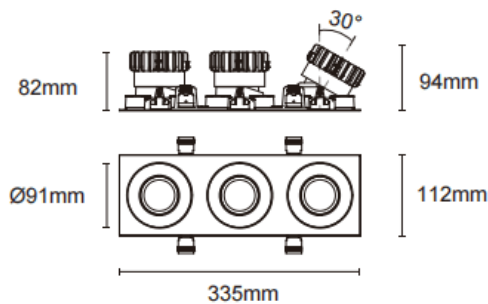

Trim cardan 3

Lavov downlight from the family Trim cardan 3 with a power of 3x17W and a beam angle of 55°. Finished in white colour. With a total lumen output of 3x1580lm and a luminous efficacy of 93lm/W. Made in die cast aluminium and PC lenses. Driver DALI dimmable . CCT 4000K.

Dimensions

Product dimensions (mm) **L335*H112*94mm**

Scheme

Cut out : 102X323mm

Item code **86.D092.1443.01**

Product type **Indoor**

Category **Downlights**

Family **Cardan**

Subfamily **Trim cardan 3**

Pictograms

Product

Real power (W) **3x17**

Real luminous flux (Lm) **3x1580**

Luminous efficiency (Lm/W) **93**

Beam angle (°) **55°**

Life time (h) **50000hrs L80B10**