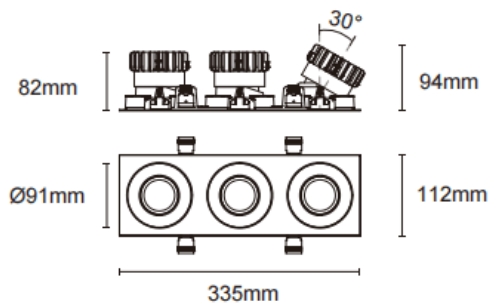

Trim cardan 3

Lavov downlight from the family Trim cardan 3 with a power of 3x17W and a beam angle of 55°. Finished in white colour. With a total lumen output of 3x1580lm and a luminous efficacy of 93lm/W. Made in die cast aluminium and PC lenses. Driver DALI Casamby ready. CCT 4000K.

Dimensions

Product dimensions (mm) **L335*H112*94mm**

Scheme

 Cut out : 102X323mm

Item code	86.D092.1449.01
Product type	Indoor
Category	Downlights
Family	Cardan
Subfamily	Trim cardan 3
Pictograms	

Product	
Real power (W)	3x17
Real luminous flux (Lm)	3x1580
Luminous efficiency (Lm/W)	93
Beam angle (°)	55°
Life time (h)	50000hrs L80B10
IP	IP44
Colour	white
Control gear included	yes
Control gear	DALI Casamby ready
Flicker Free	yes
Light source	LED
Type of LED	COB
Colour temperature (K)	4000
Colour consistency (SDCM)	SDCM3
CRI	90