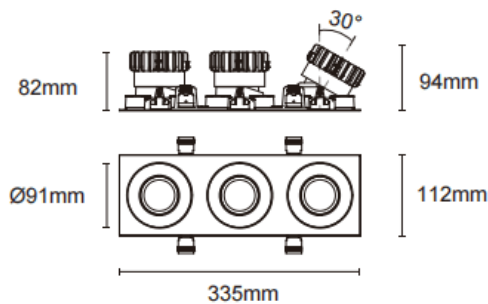

### Trim cardan 3

Lavov downlight from the family Trim cardan 3 with a power of 3x17W and a beam angle of 55°. Finished in black colour. With a total lumen output of 3x1580lm and a luminous efficacy of 93lm/W. Made in die cast aluminium and PC lenses. Driver DALI Casamby ready. CCT 4000K.

#### Dimensions

Product dimensions (mm) **L335\*H112\*94mm**

#### Scheme

Cut out : 102X323mm

Item code	86.D092.1449.02
Product type	Indoor
Category	Downlights
Family	Cardan
Subfamily	Trim cardan 3
Pictograms	

Product	
Real power (W)	3x17
Real luminous flux (Lm)	3x1580
Luminous efficiency (Lm/W)	93
Beam angle (°)	55°
Life time (h)	50000hrs L80B10
IP	IP44
Colour	black
Control gear included	yes
Control gear	DALI Casamby ready
Flicker Free	yes
Light source	LED
Type of LED	COB
Colour temperature (K)	4000
Colour consistency (SDCM)	SDCM3
CRI	90