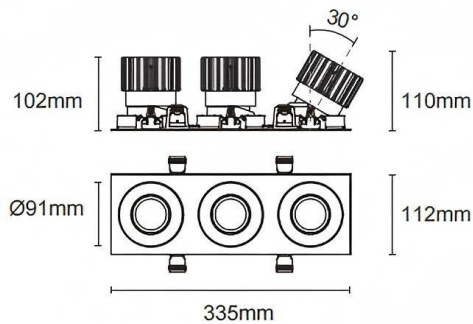

### Trim cardan 3

Lavov downlight from the family Trim cardan 3 with a power of 3x25W and a beam angle of 30°. Finished in white colour. With a total lumen output of 3x2394lm and a luminous efficacy of 95.76lm/W. Made in die cast aluminium and PC lenses. Driver On-Off no dim . CCT 3000K.

#### Dimensions

Product dimensions (mm) **L335\*H112\*94mm**

#### Scheme

Cut out : 102X323mm

Item code	86.D092.2311.01
Product type	Indoor
Category	Downlights
Family	Cardan
Subfamily	Trim cardan 3
Pictograms	

Product	
Real power (W)	3x25
Real luminous flux (Lm)	3x2394
Luminous efficiency (Lm/W)	95.76
Beam angle (&ordm;)	30°
Life time (h)	50000hrs L80B10
IP	IP44
Colour	white
Control gear included	yes
Control gear	On-Off no dim
Flicker Free	yes
Light source	led
Type of LED	COB
Colour temperature (K)	3000
Colour consistency (SDCM)	SDCM<3
CRI	90