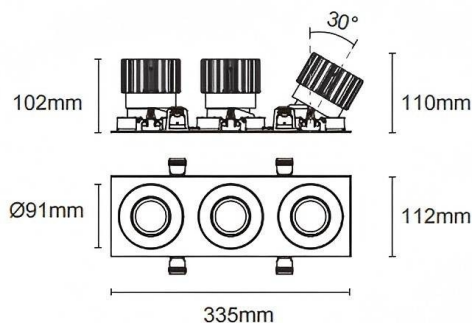

Trim cardan 3

Lavov downlight from the family Trim cardan 3 with a power of 3x25W and a beam angle of 30°. Finished in white colour. With a total lumen output of 3x2394lm and a luminous efficacy of 95.76lm/W. Made in die cast aluminium and PC lenses. Driver DALI dimmable . CCT 3000K.

Dimensions

Product dimensions (mm) **L335*H112*94mm**

Scheme

Cut out : 102X323mm