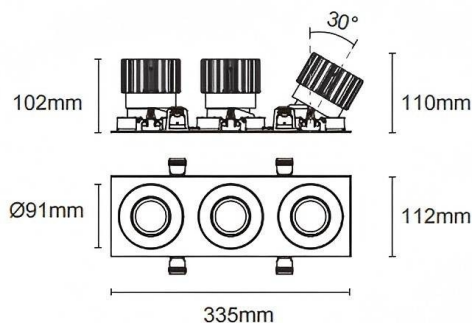

Trim cardan 3

Lavov downlight from the family Trim cardan 3 with a power of 3x25W and a beam angle of 30°. Finished in white colour. With a total lumen output of 3x2394lm and a luminous efficacy of 95.76lm/W. Made in die cast aluminium and PC lenses. Driver DALI Casamby ready. CCT 3000K.

Dimensions

Product dimensions (mm) **L335*H112*94mm**

Scheme

Cut out : 102X323mm

| | |
|--------------|-----------------|
| Item code | 86.D092.2319.01 |
| Product type | Indoor |
| Category | Downlights |
| Family | Cardan |
| Subfamily | Trim cardan 3 |
| Pictograms | |

| | |
|----------------------------|--------------------|
| Product | |
| Real power (W) | 3x25 |
| Real luminous flux (Lm) | 3x2394 |
| Luminous efficiency (Lm/W) | 95.76 |
| Beam angle (°) | 30° |
| Life time (h) | 50000hrs L80B10 |
| IP | IP44 |
| Colour | white |
| Control gear included | yes |
| Control gear | DALI Casamby ready |
| Flicker Free | yes |
| Light source | LED |
| Type of LED | COB |
| Colour temperature (K) | 3000 |
| Colour consistency (SDCM) | SDCM3 |
| CRI | 90 |