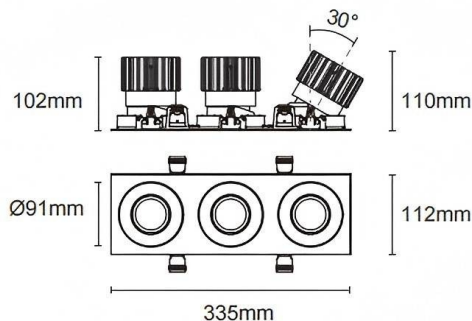

### Trim cardan 3

Lavov downlight from the family Trim cardan 3 with a power of 3x25W and a beam angle of 30°. Finished in black colour. With a total lumen output of 3x2394lm and a luminous efficacy of 95.76lm/W. Made in die cast aluminium and PC lenses. Driver DALI Casamby ready. CCT 3000K.

#### Dimensions

Product dimensions (mm) **L335\*H112\*94mm**

#### Scheme

Cut out : 102X323mm

Item code	86.D092.2319.02
Product type	Indoor
Category	Downlights
Family	Cardan
Subfamily	Trim cardan 3
Pictograms	

Product	
Real power (W)	3x25
Real luminous flux (Lm)	3x2394
Luminous efficiency (Lm/W)	95.76
Beam angle (&ordm;)	30°
Life time (h)	50000hrs L80B10
IP	IP44
Colour	black
Control gear included	yes
Control gear	DALI Casamby ready
Flicker Free	yes
Light source	led
Type of LED	COB
Colour temperature (K)	3000
Colour consistency (SDCM)	SDCM<3
CRI	90