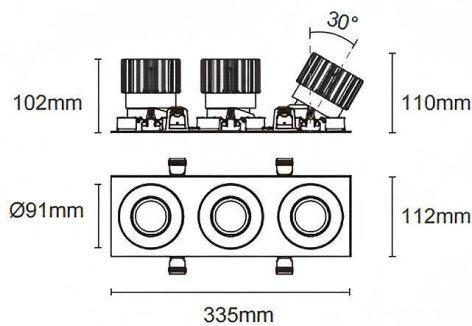

Trim cardan 3

Lavov downlight from the family Trim cardan 3 with a power of 3x25W and a beam angle of 30°. Finished in black colour. With a total lumen output of 3x2394lm and a luminous efficacy of 95.76lm/W. Made in die cast aluminium and PC lenses. Driver DALI Casamby ready. CCT 3000K.

Dimensions

Product dimensions (mm) **L335*H112*94mm**

Scheme

 Cut out : 102X323mm

Item code	86.D092.2319.02
Product type	Indoor
Category	Downlights
Family	Cardan
Subfamily	Trim cardan 3
Pictograms	

Product	
Real power (W)	3x25
Real luminous flux (Lm)	3x2394
Luminous efficiency (Lm/W)	95.76
Beam angle (°)	30°
Life time (h)	50000hrs L80B10
IP	IP44
Colour	black
Control gear included	yes
Control gear	DALI Casamby ready
Flicker Free	yes
Light source	LED
Type of LED	COB
Colour temperature (K)	3000
Colour consistency (SDCM)	SDCM3
CRI	90