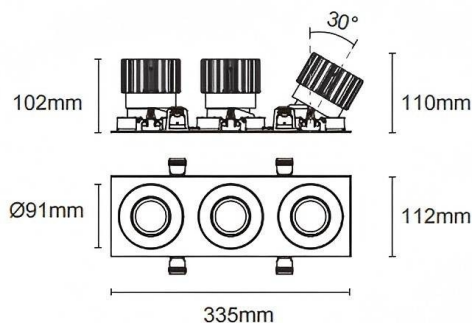

### Trim cardan 3

Lavov downlight from the family Trim cardan 3 with a power of 3x25W and a beam angle of 40°. Finished in white colour. With a total lumen output of 3x2394lm and a luminous efficacy of 95.76lm/W. Made in die cast aluminium and PC lenses. Driver DALI dimmable . CCT 3000K.

#### Dimensions

Product dimensions (mm) **L335\*H112\*94mm**

#### Scheme

Cut out : 102X323mm

Item code	86.D092.2323.01
Product type	Indoor
Category	Downlights
Family	Cardan
Subfamily	Trim cardan 3
Pictograms	

Product	
Real power (W)	3x25
Real luminous flux (Lm)	3x2394
Luminous efficiency (Lm/W)	95.76
Beam angle (°)	40°
Life time (h)	50000hrs L80B10
IP	IP44
Colour	white
Control gear included	yes
Control gear	DALI dimmable
Flicker Free	yes
Light source	LED
Type of LED	COB
Colour temperature (K)	3000
Colour consistency (SDCM)	SDCM3
CRI	90