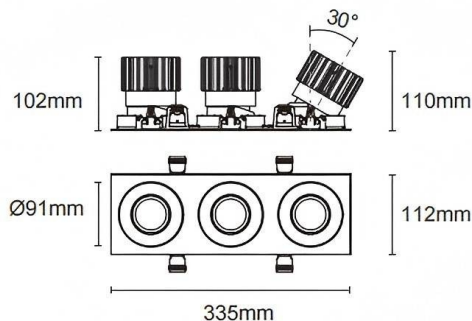

Scheme

Cut out : 102X323mm

Product