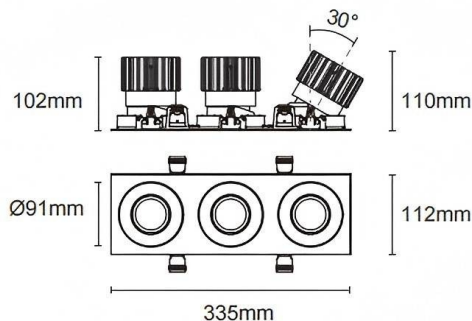

Trim cardan 3

Lavov downlight from the family Trim cardan 3 with a power of 3x25W and a beam angle of 40°. Finished in white colour. With a total lumen output of 3x2394lm and a luminous efficacy of 95.76lm/W. Made in die cast aluminium and PC lenses. Driver DALI Casamby ready. CCT 3000K.

Dimensions

Product dimensions (mm) **L335*H112*94mm**

Scheme

 Cut out : 102X323mm

Item code	86.D092.2329.01
Product type	Indoor
Category	Downlights
Family	Cardan
Subfamily	Trim cardan 3
Pictograms	

Product	
Real power (W)	3x25
Real luminous flux (Lm)	3x2394
Luminous efficiency (Lm/W)	95.76
Beam angle (°)	40°
Life time (h)	50000hrs L80B10
IP	IP44
Colour	white
Control gear included	yes
Control gear	DALI Casamby ready
Flicker Free	yes
Light source	LED
Type of LED	COB
Colour temperature (K)	3000
Colour consistency (SDCM)	SDCM3
CRI	90