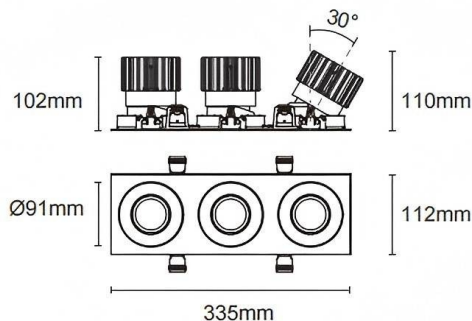

Trim cardan 3

Lavov downlight from the family Trim cardan 3 with a power of 3x25W and a beam angle of 40°. Finished in black colour. With a total lumen output of 3x2394lm and a luminous efficacy of 95.76lm/W. Made in die cast aluminium and PC lenses. Driver DALI Casamby ready. CCT 3000K.

Dimensions

Product dimensions (mm) **L335*H112*94mm**

Scheme

Cut out : 102X323mm

| | |
|--------------|-----------------|
| Item code | 86.D092.2329.02 |
| Product type | Indoor |
| Category | Downlights |
| Family | Cardan |
| Subfamily | Trim cardan 3 |
| Pictograms | |

| | |
|----------------------------|--------------------|
| Product | |
| Real power (W) | 3x25 |
| Real luminous flux (Lm) | 3x2394 |
| Luminous efficiency (Lm/W) | 95.76 |
| Beam angle (°) | 40° |
| Life time (h) | 50000hrs L80B10 |
| IP | IP44 |
| Colour | black |
| Control gear included | yes |
| Control gear | DALI Casamby ready |
| Flicker Free | yes |
| Light source | LED |
| Type of LED | COB |
| Colour temperature (K) | 3000 |
| Colour consistency (SDCM) | SDCM3 |
| CRI | 90 |