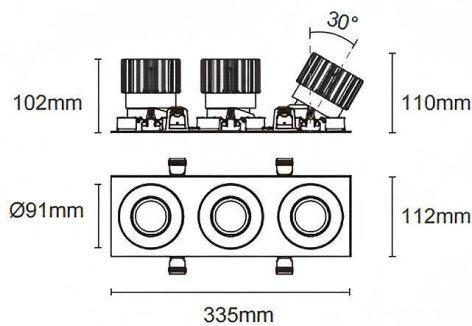

Trim cardan 3

Lavov downlight from the family Trim cardan 3 with a power of 3x25W and a beam angle of 40°. Finished in black colour. With a total lumen output of 3x2394lm and a luminous efficacy of 95.76lm/W. Made in die cast aluminium and PC lenses. Driver DALI Casamby ready. CCT 3000K.

Dimensions

Product dimensions (mm) **L335*H112*94mm**

Scheme

Cut out : 102X323mm

Item code	86.D092.2329.02
Product type	Indoor
Category	Downlights
Family	Cardan
Subfamily	Trim cardan 3
Pictograms	

Product	
Real power (W)	3x25
Real luminous flux (Lm)	3x2394
Luminous efficiency (Lm/W)	95.76
Beam angle (°)	40°
Life time (h)	50000hrs L80B10
IP	IP44
Colour	black
Control gear included	yes
Control gear	DALI Casamby ready
Flicker Free	yes
Light source	LED
Type of LED	COB
Colour temperature (K)	3000
Colour consistency (SDCM)	SDCM3
CRI	90