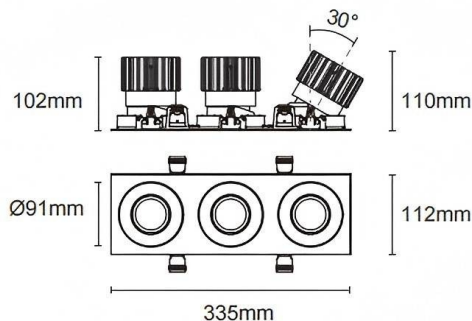

Trim cardan 3

Lavov downlight from the family Trim cardan 3 with a power of 3x25W and a beam angle of 50°. Finished in black colour. With a total lumen output of 3x2394lm and a luminous efficacy of 95.76lm/W. Made in die cast aluminium and PC lenses. Driver DALI dimmable . CCT 3000K.

Dimensions

Product dimensions (mm) **L335*H112*94mm**

Scheme

Cut out : 102X323mm