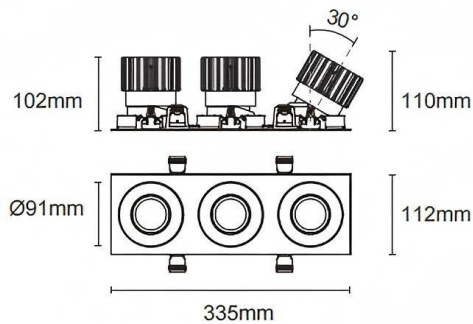

### Trim cardan 3

Lavov downlight from the family Trim cardan 3 with a power of 3x25W and a beam angle of 50°. Finished in white colour. With a total lumen output of 3x2394lm and a luminous efficacy of 95.76lm/W. Made in die cast aluminium and PC lenses. Driver DALI Casamby ready. CCT 3000K.

### Dimensions

Product dimensions (mm) **L335\*H112\*94mm**

### Scheme

 Cut out : 102X323mm

Item code	86.D092.2339.01
Product type	Indoor
Category	Downlights
Family	Cardan
Subfamily	Trim cardan 3
Pictograms	

Product	
Real power (W)	3x25
Real luminous flux (Lm)	3x2394
Luminous efficiency (Lm/W)	95.76
Beam angle (&ordm;)	50°
Life time (h)	50000hrs L80B10
IP	IP44
Colour	white
Control gear included	yes
Control gear	DALI Casamby ready
Flicker Free	yes
Light source	led
Type of LED	COB
Colour temperature (K)	3000
Colour consistency (SDCM)	SDCM<3
CRI	90