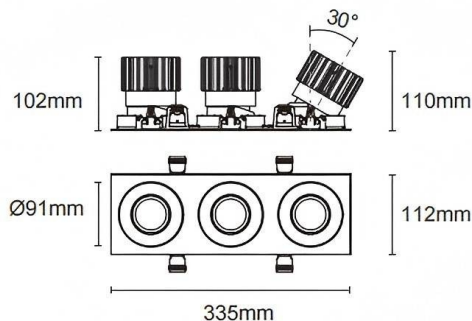

Trim cardan 3

Lavov downlight from the family Trim cardan 3 with a power of 3x25W and a beam angle of 50°. Finished in white colour. With a total lumen output of 3x2394lm and a luminous efficacy of 95.76lm/W. Made in die cast aluminium and PC lenses. Driver DALI Casamby ready. CCT 3000K.

Dimensions

Product dimensions (mm) **L335*H112*94mm**

Scheme

Cut out : 102X323mm

Item code	86.D092.2339.01
Product type	Indoor
Category	Downlights
Family	Cardan
Subfamily	Trim cardan 3
Pictograms	

Product	
Real power (W)	3x25
Real luminous flux (Lm)	3x2394
Luminous efficiency (Lm/W)	95.76
Beam angle (°)	50°
Life time (h)	50000hrs L80B10
IP	IP44
Colour	white
Control gear included	yes
Control gear	DALI Casamby ready
Flicker Free	yes
Light source	LED
Type of LED	COB
Colour temperature (K)	3000
Colour consistency (SDCM)	SDCM3
CRI	90