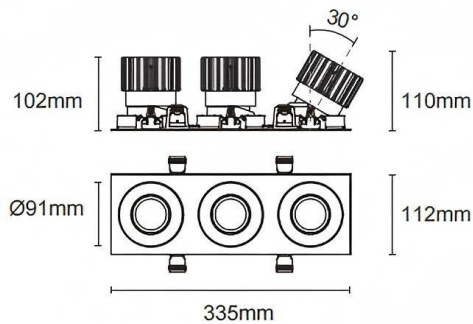

Trim cardan 3

Lavov downlight from the family Trim cardan 3 with a power of 3x25W and a beam angle of 55°. Finished in white colour. With a total lumen output of 3x2394lm and a luminous efficacy of 95.76lm/W. Made in die cast aluminium and PC lenses. Driver On-Off no dim . CCT 3000K.

Dimensions

Product dimensions (mm) **L335*H112*94mm**

Scheme

Cut out : 102X323mm

Item code	86.D092.2341.01
Product type	Indoor
Category	Downlights
Family	Cardan
Subfamily	Trim cardan 3
Pictograms	

Product	
Real power (W)	3x25
Real luminous flux (Lm)	3x2394
Luminous efficiency (Lm/W)	95.76
Beam angle (º)	55°
Life time (h)	50000hrs L80B10
IP	IP44
Colour	white
Control gear included	yes
Control gear	On-Off no dim
Flicker Free	yes
Light source	led
Type of LED	COB
Colour temperature (K)	3000
Colour consistency (SDCM)	SDCM<3
CRI	90