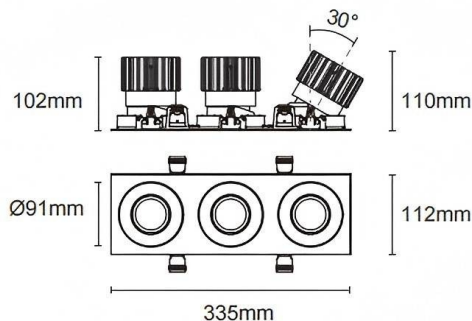

Trim cardan 3

Lavov downlight from the family Trim cardan 3 with a power of 3x25W and a beam angle of 55°. Finished in white colour. With a total lumen output of 3x2394lm and a luminous efficacy of 95.76lm/W. Made in die cast aluminium and PC lenses. Driver DALI Casamby ready. CCT 3000K.

Dimensions

Product dimensions (mm) **L335*H112*94mm**

Scheme

Cut out : 102X323mm

Item code	86.D092.2349.01
Product type	Indoor
Category	Downlights
Family	Cardan
Subfamily	Trim cardan 3
Pictograms	

Product	
Real power (W)	3x25
Real luminous flux (Lm)	3x2394
Luminous efficiency (Lm/W)	95.76
Beam angle (°)	55°
Life time (h)	50000hrs L80B10
IP	IP44
Colour	white
Control gear included	yes
Control gear	DALI Casamby ready
Flicker Free	yes
Light source	LED
Type of LED	COB
Colour temperature (K)	3000
Colour consistency (SDCM)	SDCM3
CRI	90