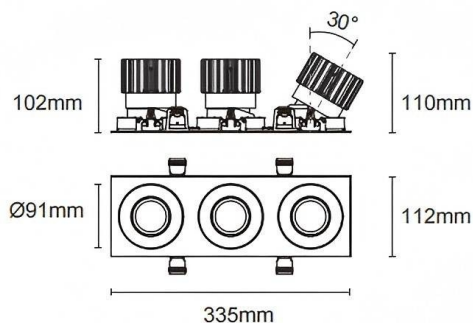

Trim cardan 3

Lavov downlight from the family Trim cardan 3 with a power of 3x25W and a beam angle of 30°. Finished in white colour. With a total lumen output of 3x2394lm and a luminous efficacy of 95.76lm/W. Made in die cast aluminium and PC lenses. Driver On-Off no dim . CCT 4000K.

Dimensions

Product dimensions (mm) **L335*H112*94mm**

Scheme

Cut out : 102X323mm

Item code	86.D092.2411.01
Product type	Indoor
Category	Downlights
Family	Cardan
Subfamily	Trim cardan 3
Pictograms	

Product	
Real power (W)	3x25
Real luminous flux (Lm)	3x2394
Luminous efficiency (Lm/W)	95.76
Beam angle (º)	30°
Life time (h)	50000hrs L80B10
IP	IP44
Colour	white
Control gear included	yes
Control gear	On-Off no dim
Flicker Free	yes
Light source	led
Type of LED	COB
Colour temperature (K)	4000
Colour consistency (SDCM)	SDCM<3
CRI	90