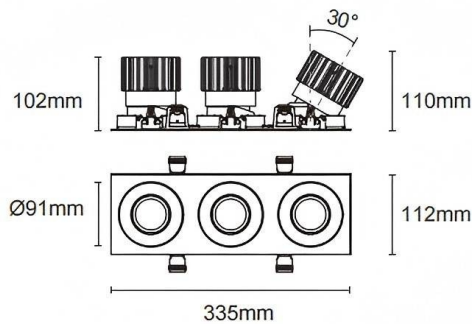

Scheme

Cut out : 102X323mm

Product