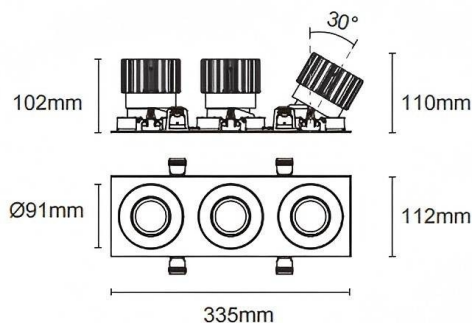

Scheme

Cut out : 102X323mm

Product