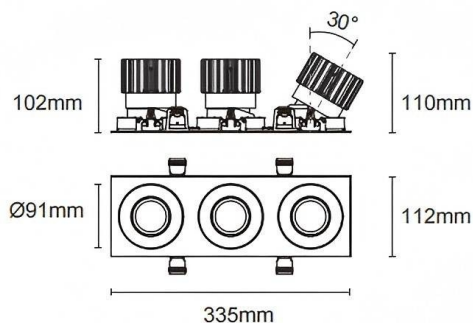

Trim cardan 3

Lavov downlight from the family Trim cardan 3 with a power of 3x25W and a beam angle of 30°. Finished in white colour. With a total lumen output of 3x2394lm and a luminous efficacy of 95.76lm/W. Made in die cast aluminium and PC lenses. Driver DALI dimmable . CCT 4000K.

Dimensions

Product dimensions (mm) **L335*H112*94mm**

Scheme

Cut out : 102X323mm

Item code	86.D092.2413.01
Product type	Indoor
Category	Downlights
Family	Cardan
Subfamily	Trim cardan 3
Pictograms	

Product	
Real power (W)	3x25
Real luminous flux (Lm)	3x2394
Luminous efficiency (Lm/W)	95.76
Beam angle (º)	30°
Life time (h)	50000hrs L80B10
IP	IP44
Colour	white
Control gear included	yes
Control gear	DALI dimmable
Flicker Free	yes
Light source	led
Type of LED	COB
Colour temperature (K)	4000
Colour consistency (SDCM)	SDCM<3
CRI	90