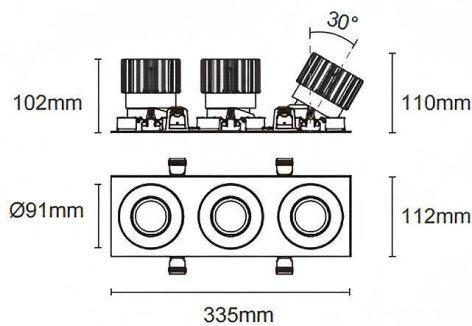

Trim cardan 3

Lavov downlight from the family Trim cardan 3 with a power of 3x25W and a beam angle of 30°. Finished in black colour. With a total lumen output of 3x2394lm and a luminous efficacy of 95.76lm/W. Made in die cast aluminium and PC lenses. Driver DALI dimmable . CCT 4000K.

Dimensions

Product dimensions (mm) **L335*H112*94mm**

Scheme

Cut out : 102X323mm

Item code	86.D092.2413.02
Product type	Indoor
Category	Downlights
Family	Cardan
Subfamily	Trim cardan 3
Pictograms	

Product	
Real power (W)	3x25
Real luminous flux (Lm)	3x2394
Luminous efficiency (Lm/W)	95.76
Beam angle (º)	30°
Life time (h)	50000hrs L80B10
IP	IP44
Colour	black
Control gear included	yes
Control gear	DALI dimmable
Flicker Free	yes
Light source	led
Type of LED	COB
Colour temperature (K)	4000
Colour consistency (SDCM)	SDCM<3
CRI	90