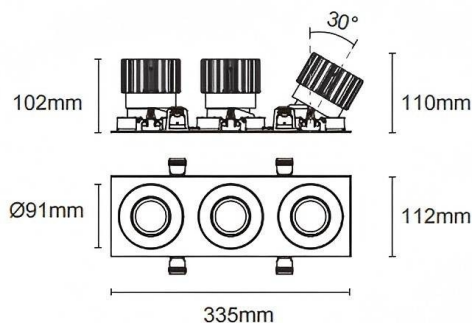

### Trim cardan 3

Lavov downlight from the family Trim cardan 3 with a power of 3x25W and a beam angle of 30°. Finished in white colour. With a total lumen output of 3x2394lm and a luminous efficacy of 95.76lm/W. Made in die cast aluminium and PC lenses. Driver DALI Casamby ready. CCT 4000K.

#### Dimensions

Product dimensions (mm) **L335\*H112\*94mm**

#### Scheme

Cut out : 102X323mm

Item code	86.D092.2419.01
Product type	Indoor
Category	Downlights
Family	Cardan
Subfamily	Trim cardan 3
Pictograms	

Product	
Real power (W)	3x25
Real luminous flux (Lm)	3x2394
Luminous efficiency (Lm/W)	95.76
Beam angle (°)	30°
Life time (h)	50000hrs L80B10
IP	IP44
Colour	white
Control gear included	yes
Control gear	DALI Casamby ready
Flicker Free	yes
Light source	LED
Type of LED	COB
Colour temperature (K)	4000
Colour consistency (SDCM)	SDCM3
CRI	90