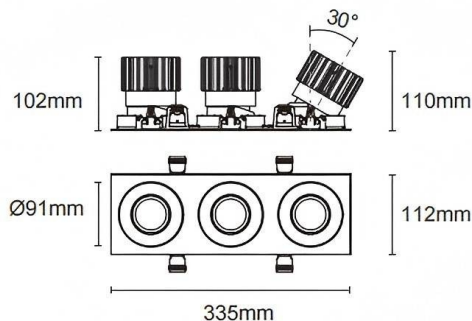

Trim cardan 3

Lavov downlight from the family Trim cardan 3 with a power of 3x25W and a beam angle of 30°. Finished in white colour. With a total lumen output of 3x2394lm and a luminous efficacy of 95.76lm/W. Made in die cast aluminium and PC lenses. Driver DALI Casamby ready. CCT 4000K.

Dimensions

Product dimensions (mm) **L335*H112*94mm**

Scheme

Cut out : 102X323mm

Item code	86.D092.2419.01
Product type	Indoor
Category	Downlights
Family	Cardan
Subfamily	Trim cardan 3
Pictograms	

Product	
Real power (W)	3x25
Real luminous flux (Lm)	3x2394
Luminous efficiency (Lm/W)	95.76
Beam angle (º)	30°
Life time (h)	50000hrs L80B10
IP	IP44
Colour	white
Control gear included	yes
Control gear	DALI Casamby ready
Flicker Free	yes
Light source	led
Type of LED	COB
Colour temperature (K)	4000
Colour consistency (SDCM)	SDCM<3
CRI	90