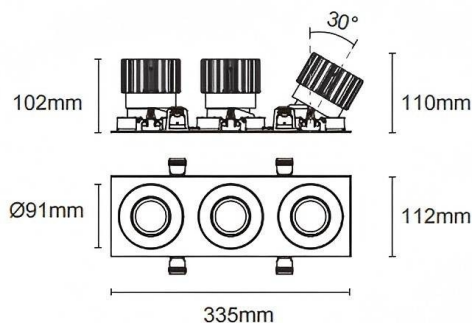

### Trim cardan 3

Lavov downlight from the family Trim cardan 3 with a power of 3x25W and a beam angle of 30°. Finished in black colour. With a total lumen output of 3x2394lm and a luminous efficacy of 95.76lm/W. Made in die cast aluminium and PC lenses. Driver DALI Casamby ready. CCT 4000K.

### Dimensions

Product dimensions (mm) **L335\*H112\*94mm**

### Scheme

 Cut out : 102X323mm

Item code	86.D092.2419.02
Product type	Indoor
Category	Downlights
Family	Cardan
Subfamily	Trim cardan 3
Pictograms	

Product	
Real power (W)	3x25
Real luminous flux (Lm)	3x2394
Luminous efficiency (Lm/W)	95.76
Beam angle (°)	30°
Life time (h)	50000hrs L80B10
IP	IP44
Colour	black
Control gear included	yes
Control gear	DALI Casamby ready
Flicker Free	yes
Light source	LED
Type of LED	COB
Colour temperature (K)	4000
Colour consistency (SDCM)	SDCM3
CRI	90