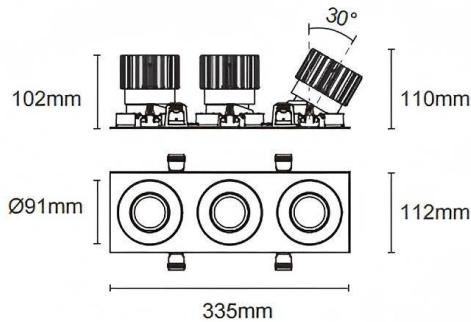

Trim cardan 3

Lavov downlight from the family Trim cardan 3 with a power of 3x25W and a beam angle of 40°. Finished in white colour. With a total lumen output of 3x2394lm and a luminous efficacy of 95.76lm/W. Made in die cast aluminium and PC lenses. Driver DALI dimmable . CCT 4000K.

Dimensions

Product dimensions (mm) **L335*H112*94mm**

Scheme

Cut out : 102X323mm

Item code	86.D092.2423.01
Product type	Indoor
Category	Downlights
Family	Cardan
Subfamily	Trim cardan 3
Pictograms	

Product	
Real power (W)	3x25
Real luminous flux (Lm)	3x2394
Luminous efficiency (Lm/W)	95.76
Beam angle (°)	40°
Life time (h)	50000hrs L80B10
IP	IP44
Colour	white
Control gear included	yes
Control gear	DALI dimmable
Flicker Free	yes
Light source	LED
Type of LED	COB
Colour temperature (K)	4000
Colour consistency (SDCM)	SDCM3
CRI	90