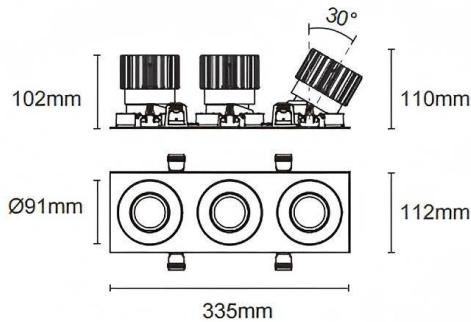

Trim cardan 3

Lavov downlight from the family Trim cardan 3 with a power of 3x25W and a beam angle of 40°. Finished in black colour. With a total lumen output of 3x2394lm and a luminous efficacy of 95.76lm/W. Made in die cast aluminium and PC lenses. Driver DALI dimmable . CCT 4000K.

Dimensions

Product dimensions (mm) **L335*H112*94mm**

Scheme

Cut out : 102X323mm

Item code	86.D092.2423.02
Product type	Indoor
Category	Downlights
Family	Cardan
Subfamily	Trim cardan 3
Pictograms	

Product	
Real power (W)	3x25
Real luminous flux (Lm)	3x2394
Luminous efficiency (Lm/W)	95.76
Beam angle (&ordm;)	40°
Life time (h)	50000hrs L80B10
IP	IP44
Colour	black
Control gear included	yes
Control gear	DALI dimmable
Flicker Free	yes
Light source	led
Type of LED	COB
Colour temperature (K)	4000
Colour consistency (SDCM)	SDCM<3
CRI	90