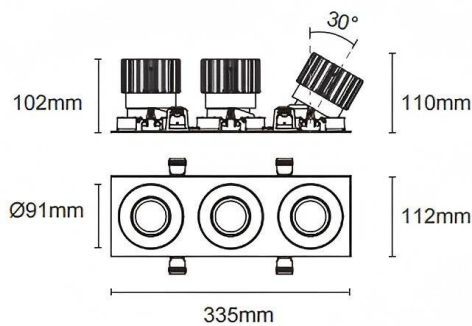

### Trim cardan 3

Lavov downlight from the family Trim cardan 3 with a power of 3x25W and a beam angle of 40°. Finished in black colour. With a total lumen output of 3x2394lm and a luminous efficacy of 95.76lm/W. Made in die cast aluminium and PC lenses. Driver DALI Casamby ready. CCT 4000K.

#### Dimensions

Product dimensions (mm) **L335\*H112\*94mm**

#### Scheme

 Cut out : 102X323mm

Item code	<b>86.D092.2429.02</b>
Product type	<b>Indoor</b>
Category	<b>Downlights</b>
Family	<b>Cardan A</b>
Subfamily	<b>Trim cardan 3</b>
Pictograms	
Product	
Real power (W)	<b>3x25</b>
Real luminous flux (Lm)	<b>3x2394</b>
Luminous efficiency (Lm/W)	<b>95.76</b>
Beam angle (°)	<b>40°</b>
Life time (h)	<b>50000hrs L80B10</b>
IP	<b>IP44</b>
Colour	<b>black</b>
Control gear included	<b>yes</b>
Control gear	<b>DALI Casamby ready</b>
Flicker Free	<b>yes</b>
Light source	<b>led</b>
Type of LED	<b>COB</b>
Colour temperature (K)	<b>4000</b>
Colour consistency (SDCM)	<b>SDCM&lt;3</b>
CRI	<b>90</b>