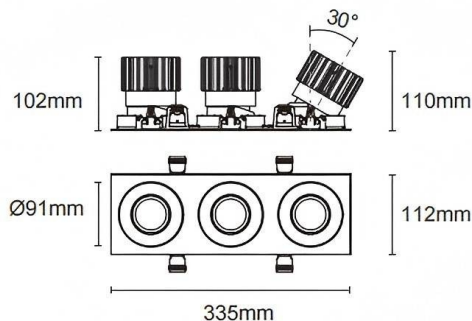

Trim cardan 3

Lavov downlight from the family Trim cardan 3 with a power of 3x25W and a beam angle of 40°. Finished in black colour. With a total lumen output of 3x2394lm and a luminous efficacy of 95.76lm/W. Made in die cast aluminium and PC lenses. Driver DALI Casamby ready. CCT 4000K.

Dimensions

Product dimensions (mm) **L335*H112*94mm**

Scheme

 Cut out : 102X323mm

Item code	86.D092.2429.02
Product type	Indoor
Category	Downlights
Family	Cardan
Subfamily	Trim cardan 3
Pictograms	

Product	
Real power (W)	3x25
Real luminous flux (Lm)	3x2394
Luminous efficiency (Lm/W)	95.76
Beam angle (º)	40°
Life time (h)	50000hrs L80B10
IP	IP44
Colour	black
Control gear included	yes
Control gear	DALI Casamby ready
Flicker Free	yes
Light source	led
Type of LED	COB
Colour temperature (K)	4000
Colour consistency (SDCM)	SDCM<3
CRI	90