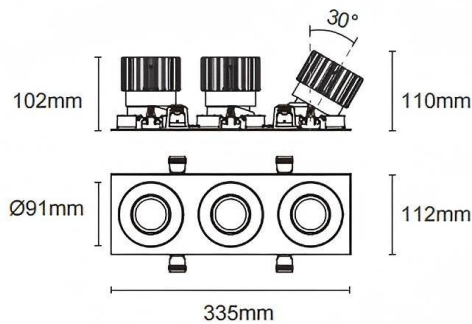

Trim cardan 3

Lavov downlight from the family Trim cardan 3 with a power of 3x25W and a beam angle of 55°. Finished in black colour. With a total lumen output of 3x2394lm and a luminous efficacy of 95.76lm/W. Made in die cast aluminium and PC lenses. Driver On-Off no dim . CCT 4000K.

Item code	86.D092.2441.02
Product type	Indoor
Category	Downlights
Family	Cardan
Subfamily	Trim cardan 3
Pictograms	

Dimensions

Product dimensions (mm) **L335*H112*94mm**

Scheme

Cut out : 102X323mm

Product	
Real power (W)	3x25
Real luminous flux (Lm)	3x2394
Luminous efficiency (Lm/W)	95.76
Beam angle (°)	55°
Life time (h)	50000hrs L80B10
IP	IP44
Colour	black
Control gear included	yes
Control gear	On-Off no dim
Flicker Free	yes
Light source	led
Type of LED	COB
Colour temperature (K)	4000
Colour consistency (SDCM)	SDCM<3
CRI	90