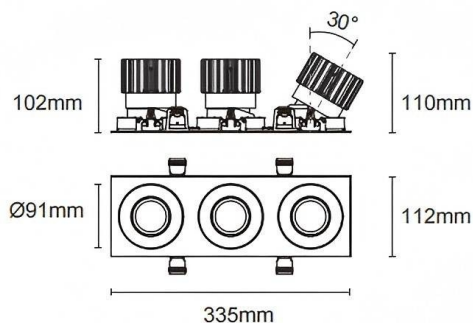

Trim cardan 3

Lavov downlight from the family Trim cardan 3 with a power of 3x25W and a beam angle of 55°. Finished in black colour. With a total lumen output of 3x2394lm and a luminous efficacy of 95.76lm/W. Made in die cast aluminium and PC lenses. Driver On-Off no dim . CCT 4000K.

Dimensions

Product dimensions (mm) **L335*H112*94mm**

Scheme

Cut out : 102X323mm

Item code	86.D092.2441.02
Product type	Indoor
Category	Downlights
Family	Cardan
Subfamily	Trim cardan 3
Pictograms	

Product	
Real power (W)	3x25
Real luminous flux (Lm)	3x2394
Luminous efficiency (Lm/W)	95.76
Beam angle (°)	55°
Life time (h)	50000hrs L80B10
IP	IP44
Colour	black
Control gear included	yes
Control gear	On-Off no dim
Flicker Free	yes
Light source	LED
Type of LED	COB
Colour temperature (K)	4000
Colour consistency (SDCM)	SDCM3
CRI	90