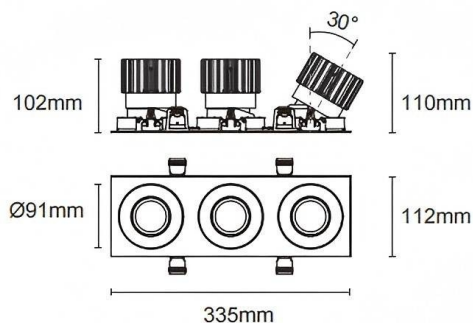

Trim cardan 3

Lavov downlight from the family Trim cardan 3 with a power of 3x25W and a beam angle of 55°. Finished in white colour. With a total lumen output of 3x2394lm and a luminous efficacy of 95.76lm/W. Made in die cast aluminium and PC lenses. Driver DALI Casamby ready. CCT 4000K.

Dimensions

Product dimensions (mm) **L335*H112*94mm**

Scheme

Cut out : 102X323mm

Item code	86.D092.2449.01
Product type	Indoor
Category	Downlights
Family	Cardan
Subfamily	Trim cardan 3
Pictograms	

Product	
Real power (W)	3x25
Real luminous flux (Lm)	3x2394
Luminous efficiency (Lm/W)	95.76
Beam angle (°)	55°
Life time (h)	50000hrs L80B10
IP	IP44
Colour	white
Control gear included	yes
Control gear	DALI Casamby ready
Flicker Free	yes
Light source	LED
Type of LED	COB
Colour temperature (K)	4000
Colour consistency (SDCM)	SDCM3
CRI	90