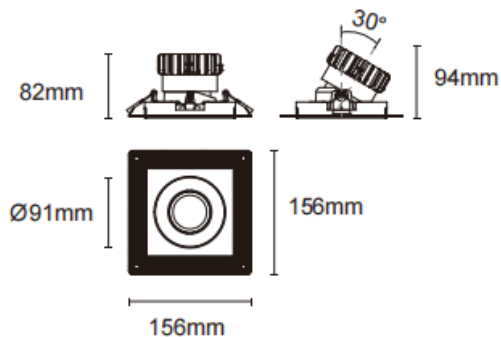

### Trimless cardan

Lavov downlight from the family Trimless cardan with a power of 17W and a beam angle of 20°. Finished in white colour. With a total lumen output of 1580lm and a luminous efficacy of 93lm/W. Made in die cast aluminium and PC lenses. Driver On-Off no dim . CCT 3000K.

#### Dimensions

Product dimensions (mm) **L156\*W156\*H94mm**

#### Scheme

 Cut out : 120X120mm

Item code	<b>86.D093.1311.01</b>
Product type	<b>Indoor</b>
Category	<b>Downlights</b>
Family	<b>Cardan</b>
Subfamily	<b>Trimless cardan</b>
Pictograms	
Product	
Real power (W)	<b>17</b>
Real luminous flux (Lm)	<b>1580</b>
Luminous efficiency (Lm/W)	<b>93</b>
Beam angle (°)	<b>20°</b>
Life time (h)	<b>50000hrs L80B10</b>
IP	<b>IP44</b>
Colour	<b>white</b>
Control gear included	<b>yes</b>
Control gear	<b>On-Off no dim</b>
Flicker Free	<b>yes</b>
Light source	<b>led</b>
Type of LED	<b>COB</b>
Colour temperature (K)	<b>3000</b>
Colour consistency (SDCM)	<b>SDCM&lt;3</b>
CRI	<b>90</b>