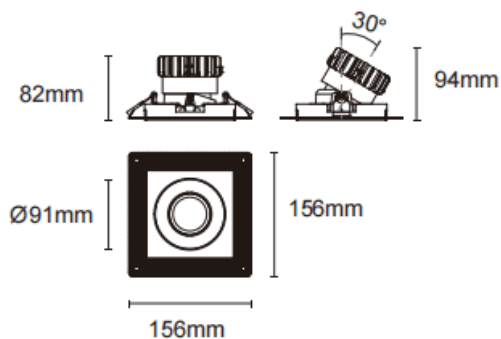

Trimless cardan

Lavov downlight from the family Trimless cardan with a power of 17W and a beam angle of 20°. Finished in white colour. With a total lumen output of 1580lm and a luminous efficacy of 93lm/W. Made in die cast aluminium and PC lenses. Driver On-Off no dim . CCT 3000K.

Dimensions

Product dimensions (mm) **L156*W156*H94mm**

Scheme

Cut out : 120X120mm

Item code	86.D093.1311.01
Product type	Indoor
Category	Downlights
Family	Cardan
Subfamily	Trimless cardan
Pictograms	

Product	
Real power (W)	17
Real luminous flux (Lm)	1580
Luminous efficiency (Lm/W)	93
Beam angle (°)	20°
Life time (h)	50000hrs L80B10
IP	IP44
Colour	white
Control gear included	yes
Control gear	On-Off no dim
Flicker Free	yes
Light source	LED
Type of LED	COB
Colour temperature (K)	3000
Colour consistency (SDCM)	SDCM3
CRI	90