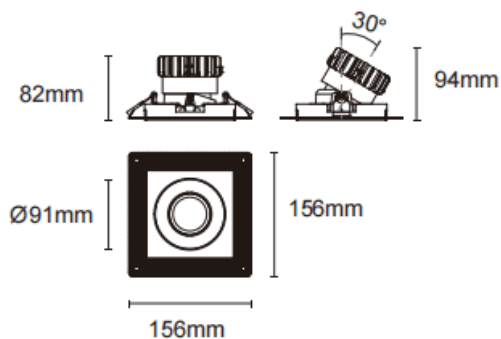

### Trimless cardan

Lavov downlight from the family Trimless cardan with a power of 17W and a beam angle of 20°. Finished in white colour. With a total lumen output of 1580lm and a luminous efficacy of 93lm/W. Made in die cast aluminium and PC lenses. Driver DALI dimmable . CCT 3000K.

### Dimensions

Product dimensions (mm) **L156\*W156\*H94mm**

### Scheme

 Cut out : 120X120mm

Item code	86.D093.1313.01
Product type	Indoor
Category	Downlights
Family	Cardan
Subfamily	Trimless cardan
Pictograms	

Product	
Real power (W)	17
Real luminous flux (Lm)	1580
Luminous efficiency (Lm/W)	93
Beam angle (°)	20°
Life time (h)	50000hrs L80B10
IP	IP44
Colour	white
Control gear included	yes
Control gear	DALI dimmable
Flicker Free	yes
Light source	LED
Type of LED	COB
Colour temperature (K)	3000
Colour consistency (SDCM)	SDCM3
CRI	90