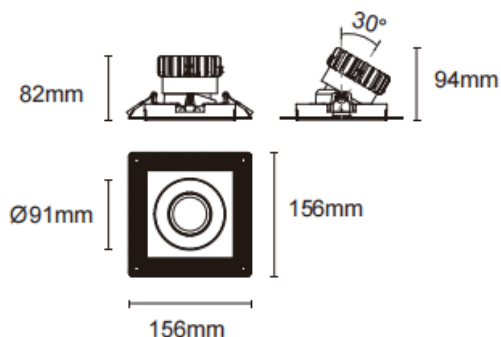

### Trimless cardan

Lavov downlight from the family Trimless cardan with a power of 17W and a beam angle of 30°. Finished in black colour. With a total lumen output of 1580lm and a luminous efficacy of 93lm/W. Made in die cast aluminium and PC lenses. Driver On-Off no dim . CCT 3000K.

#### Dimensions

Product dimensions (mm) **L156\*W156\*H94mm**

#### Scheme

Cut out : 120X120mm

Item code	86.D093.1321.02
Product type	Indoor
Category	Downlights
Family	Cardan
Subfamily	Trimless cardan
Pictograms	

Product	
Real power (W)	17
Real luminous flux (Lm)	1580
Luminous efficiency (Lm/W)	93
Beam angle (&ordm;)	30°
Life time (h)	50000hrs L80B10
IP	IP44
Colour	black
Control gear included	yes
Control gear	On-Off no dim
Flicker Free	yes
Light source	led
Type of LED	COB
Colour temperature (K)	3000
Colour consistency (SDCM)	SDCM<3
CRI	90