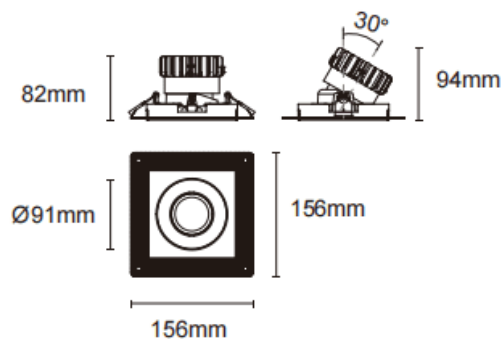

Trimless cardan

Lavov downlight from the family Trimless cardan with a power of 17W and a beam angle of 30°. Finished in black colour. With a total lumen output of 1580lm and a luminous efficacy of 93lm/W. Made in die cast aluminium and PC lenses. Driver DALI dimmable . CCT 3000K.

Dimensions

Product dimensions (mm) **L156*W156*H94mm**

Scheme

Cut out : 120X120mm

| | |
|--------------|-----------------|
| Item code | 86.D093.1323.02 |
| Product type | Indoor |
| Category | Downlights |
| Family | Cardan |
| Subfamily | Trimless cardan |
| Pictograms | |

| | |
|----------------------------|-----------------|
| Product | |
| Real power (W) | 17 |
| Real luminous flux (Lm) | 1580 |
| Luminous efficiency (Lm/W) | 93 |
| Beam angle (°) | 30° |
| Life time (h) | 50000hrs L80B10 |
| IP | IP44 |
| Colour | black |
| Control gear included | yes |
| Control gear | DALI dimmable |
| Flicker Free | yes |
| Light source | LED |
| Type of LED | COB |
| Colour temperature (K) | 3000 |
| Colour consistency (SDCM) | SDCM3 |
| CRI | 90 |