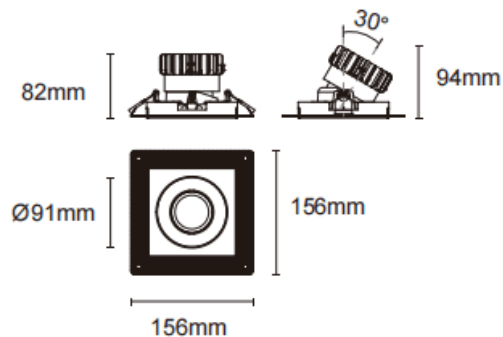

Trimless cardan

Lavov downlight from the family Trimless cardan with a power of 17W and a beam angle of 30°. Finished in black colour. With a total lumen output of 1580lm and a luminous efficacy of 93lm/W. Made in die cast aluminium and PC lenses. Driver DALI Casamby ready. CCT 3000K.

Dimensions

Product dimensions (mm) **L156*W156*H94mm**

Scheme

Cut out : 120X120mm

Item code	86.D093.1329.02
Product type	Indoor
Category	Downlights
Family	Cardan
Subfamily	Trimless cardan
Pictograms	

Product	
Real power (W)	17
Real luminous flux (Lm)	1580
Luminous efficiency (Lm/W)	93
Beam angle (°)	30°
Life time (h)	50000hrs L80B10
IP	IP44
Colour	black
Control gear included	yes
Control gear	DALI Casamby ready
Flicker Free	yes
Light source	LED
Type of LED	COB
Colour temperature (K)	3000
Colour consistency (SDCM)	SDCM3
CRI	90