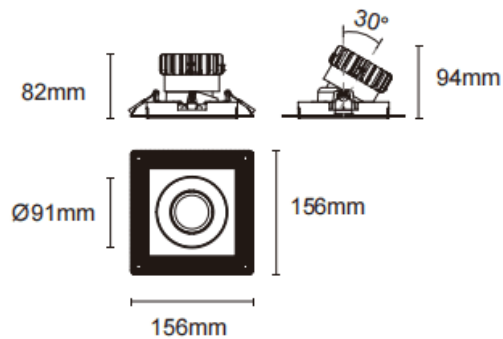

Trimless cardan

Lavov downlight from the family Trimless cardan with a power of 17W and a beam angle of 45°. Finished in black colour. With a total lumen output of 1580lm and a luminous efficacy of 93lm/W. Made in die cast aluminium and PC lenses. Driver On-Off no dim . CCT 3000K.

Dimensions

Product dimensions (mm) **L156*W156*H94mm**

Scheme

Cut out : 120X120mm

Item code	86.D093.1331.02
Product type	Indoor
Category	Downlights
Family	Cardan
Subfamily	Trimless cardan
Pictograms	

Product	
Real power (W)	17
Real luminous flux (Lm)	1580
Luminous efficiency (Lm/W)	93
Beam angle (º)	45°
Life time (h)	50000hrs L80B10
IP	IP44
Colour	black
Control gear included	yes
Control gear	On-Off no dim
Flicker Free	yes
Light source	led
Type of LED	COB
Colour temperature (K)	3000
Colour consistency (SDCM)	SDCM<3
CRI	90