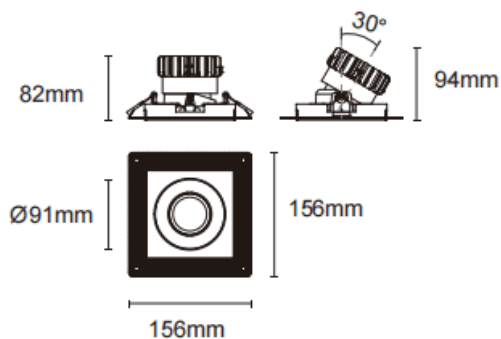

Trimless cardan

Lavov downlight from the family Trimless cardan with a power of 17W and a beam angle of 45°. Finished in black colour. With a total lumen output of 1580lm and a luminous efficacy of 93lm/W. Made in die cast aluminium and PC lenses. Driver DALI Casamby ready. CCT 3000K.

Dimensions

Product dimensions (mm) **L156*W156*H94mm**

Scheme

Cut out : 120X120mm

Item code	86.D093.1339.02
Product type	Indoor
Category	Downlights
Family	Cardan
Subfamily	Trimless cardan
Pictograms	

Product	
Real power (W)	17
Real luminous flux (Lm)	1580
Luminous efficiency (Lm/W)	93
Beam angle (º)	45°
Life time (h)	50000hrs L80B10
IP	IP44
Colour	black
Control gear included	yes
Control gear	DALI Casamby ready
Flicker Free	yes
Light source	led
Type of LED	COB
Colour temperature (K)	3000
Colour consistency (SDCM)	SDCM<3
CRI	90