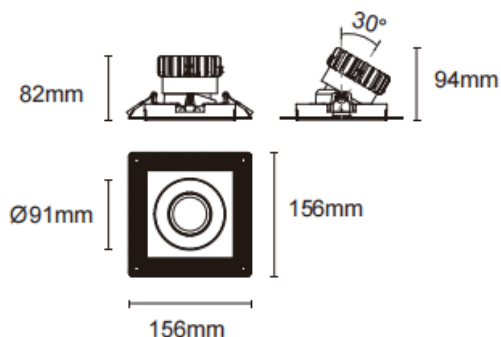

### Trimless cardan

Lavov downlight from the family Trimless cardan with a power of 17W and a beam angle of 55°. Finished in white colour. With a total lumen output of 1580lm and a luminous efficacy of 93lm/W. Made in die cast aluminium and PC lenses. Driver DALI dimmable . CCT 3000K.

### Dimensions

Product dimensions (mm) **L156\*W156\*H94mm**

### Scheme

Cut out : 120X120mm

Item code	<b>86.D093.1343.01</b>
Product type	<b>Indoor</b>
Category	<b>Downlights</b>
Family	<b>Cardan</b>
Subfamily	<b>Trimless cardan</b>
Pictograms	

<b>Product</b>	
Real power (W)	<b>17</b>
Real luminous flux (Lm)	<b>1580</b>
Luminous efficiency (Lm/W)	<b>93</b>
Beam angle (°)	<b>55°</b>
Life time (h)	<b>50000hrs L80B10</b>
IP	<b>IP44</b>
Colour	<b>white</b>
Control gear included	<b>yes</b>
Control gear	<b>DALI dimmable</b>
Flicker Free	<b>yes</b>
Light source	<b>LED</b>
Type of LED	<b>COB</b>
Colour temperature (K)	<b>3000</b>
Colour consistency (SDCM)	<b>SDCM3</b>
CRI	<b>90</b>