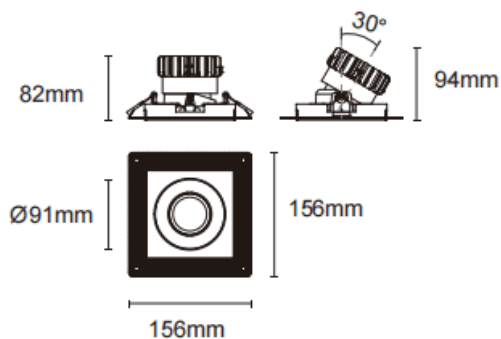

Trimless cardan

Lavov downlight from the family Trimless cardan with a power of 17W and a beam angle of 55°. Finished in black colour. With a total lumen output of 1580lm and a luminous efficacy of 93lm/W. Made in die cast aluminium and PC lenses. Driver DALI Casamby ready. CCT 3000K.

Dimensions

Product dimensions (mm) **L156*W156*H94mm**

Scheme

Cut out : 120X120mm

Item code	86.D093.1349.02
Product type	Indoor
Category	Downlights
Family	Cardan
Subfamily	Trimless cardan
Pictograms	

Product	
Real power (W)	17
Real luminous flux (Lm)	1580
Luminous efficiency (Lm/W)	93
Beam angle (º)	55°
Life time (h)	50000hrs L80B10
IP	IP44
Colour	black
Control gear included	yes
Control gear	DALI Casamby ready
Flicker Free	yes
Light source	led
Type of LED	COB
Colour temperature (K)	3000
Colour consistency (SDCM)	SDCM<3
CRI	90