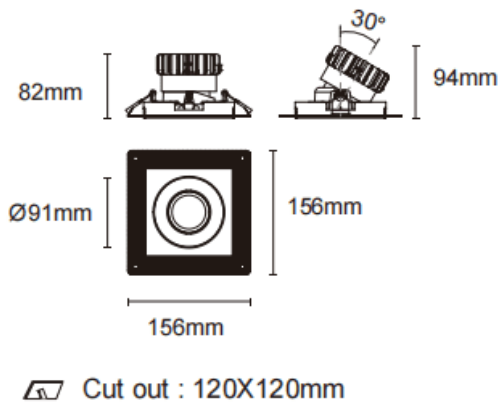

**Trimless cardan**

Lavov downlight from the family Trimless cardan with a power of 17W and a beam angle of 20°. Finished in black colour. With a total lumen output of 1580lm and a luminous efficacy of 93lm/W. Made in die cast aluminium and PC lenses. Driver DALI dimmable . CCT 4000K.

**Dimensions**

**Product dimensions (mm)**      **L156\*W156\*H94mm**

**Scheme**

<b>Item code</b>	<b>86.D093.1413.02</b>
<b>Product type</b>	<b>Indoor</b>
<b>Category</b>	<b>Downlights</b>
<b>Family</b>	<b>Cardan</b>
<b>Subfamily</b>	<b>Trimless cardan</b>
<b>Pictograms</b>	

<b>Product</b>	
<b>Real power (W)</b>	<b>17</b>
<b>Real luminous flux (Lm)</b>	<b>1580</b>
<b>Luminous efficiency (Lm/W)</b>	<b>93</b>
<b>Beam angle (&amp;ordm;)</b>	<b>20°</b>
<b>Life time (h)</b>	<b>50000hrs L80B10</b>
<b>IP</b>	<b>IP44</b>
<b>Colour</b>	<b>black</b>
<b>Control gear included</b>	<b>yes</b>
<b>Control gear</b>	<b>DALI dimmable</b>
<b>Flicker Free</b>	<b>yes</b>
<b>Light source</b>	<b>led</b>
<b>Type of LED</b>	<b>COB</b>
<b>Colour temperature (K)</b>	<b>4000</b>
<b>Colour consistency (SDCM)</b>	<b>SDCM&lt;3</b>
<b>CRI</b>	<b>90</b>