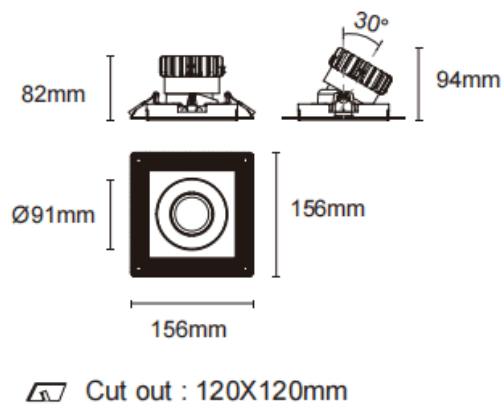

Trimless cardan

Lavov downlight from the family Trimless cardan with a power of 17W and a beam angle of 20°. Finished in black colour. With a total lumen output of 1580lm and a luminous efficacy of 93lm/W. Made in die cast aluminium and PC lenses. Driver DALI Casamby ready. CCT 4000K.

Dimensions

Product dimensions (mm) **L156*W156*H94mm**

Scheme

Item code	86.D093.1419.02
Product type	Indoor
Category	Downlights
Family	Cardan A
Subfamily	Trimless cardan
Pictograms	
Product	
Real power (W)	17
Real luminous flux (Lm)	1580
Luminous efficiency (Lm/W)	93
Beam angle (°)	20°
Life time (h)	50000hrs L80B10
IP	IP44
Colour	black
Control gear included	yes
Control gear	DALI Casamby ready
Flicker Free	yes
Light source	led
Type of LED	COB
Colour temperature (K)	4000
Colour consistency (SDCM)	SDCM<3
CRI	90