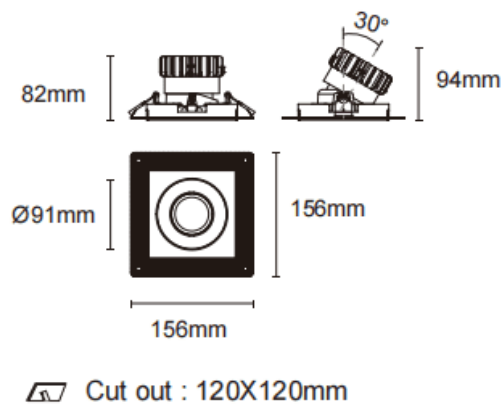

### Trimless cardan

Lavov downlight from the family Trimless cardan with a power of 17W and a beam angle of 30°. Finished in white colour. With a total lumen output of 1580lm and a luminous efficacy of 93lm/W. Made in die cast aluminium and PC lenses. Driver DALI dimmable . CCT 4000K.

Dimensions	
Product dimensions (mm)	L156*W156*H94mm

Item code	86.D093.1423.01
Product type	Indoor
Category	Downlights
Family	Cardan
Subfamily	Trimless cardan
Pictograms	

### Scheme

Product	
Real power (W)	17
Real luminous flux (Lm)	1580
Luminous efficiency (Lm/W)	93
Beam angle (°)	30°
Life time (h)	50000hrs L80B10
IP	IP44
Colour	white
Control gear included	yes
Control gear	DALI dimmable
Flicker Free	yes
Light source	LED
Type of LED	COB
Colour temperature (K)	4000
Colour consistency (SDCM)	SDCM3
CRI	90