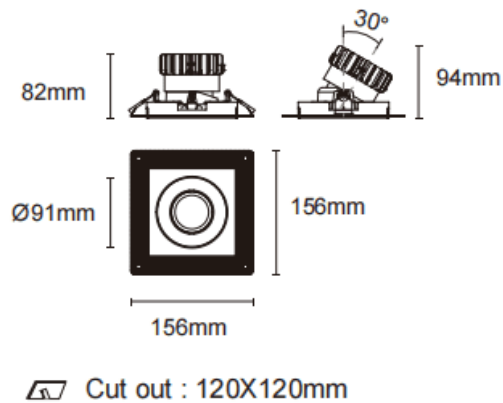

Trimless cardan

Lavov downlight from the family Trimless cardan with a power of 17W and a beam angle of 30°. Finished in white colour. With a total lumen output of 1580lm and a luminous efficacy of 93lm/W. Made in die cast aluminium and PC lenses. Driver DALI dimmable . CCT 4000K.

Item code	86.D093.1423.01
Product type	Indoor
Category	Downlights
Family	Cardan
Subfamily	Trimless cardan
Pictograms	

Dimensions

Product dimensions (mm) L156*W156*H94mm

Scheme

Product

Real power (W)	17
Real luminous flux (Lm)	1580
Luminous efficiency (Lm/W)	93
Beam angle (°)	30°
Life time (h)	50000hrs L80B10
IP	IP44
Colour	white
Control gear included	yes
Control gear	DALI dimmable
Flicker Free	yes
Light source	led
Type of LED	COB
Colour temperature (K)	4000
Colour consistency (SDCM)	SDCM<3
CRI	90