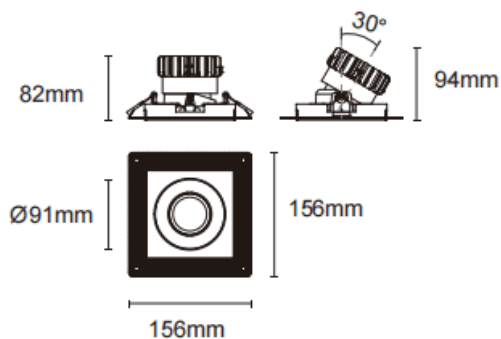

Trimless cardan

Lavov downlight from the family Trimless cardan with a power of 17W and a beam angle of 30°. Finished in black colour. With a total lumen output of 1580lm and a luminous efficacy of 93lm/W. Made in die cast aluminium and PC lenses. Driver DALI dimmable . CCT 4000K.

Dimensions

Product dimensions (mm) **L156*W156*H94mm**

Scheme

Cut out : 120X120mm

Item code	86.D093.1423.02
Product type	Indoor
Category	Downlights
Family	Cardan
Subfamily	Trimless cardan
Pictograms	

Product	
Real power (W)	17
Real luminous flux (Lm)	1580
Luminous efficiency (Lm/W)	93
Beam angle (°)	30°
Life time (h)	50000hrs L80B10
IP	IP44
Colour	black
Control gear included	yes
Control gear	DALI dimmable
Flicker Free	yes
Light source	LED
Type of LED	COB
Colour temperature (K)	4000
Colour consistency (SDCM)	SDCM3
CRI	90