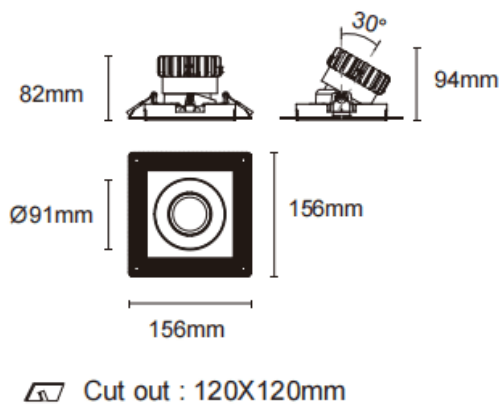

### Trimless cardan

Lavov downlight from the family Trimless cardan with a power of 17W and a beam angle of 30°. Finished in black colour. With a total lumen output of 1580lm and a luminous efficacy of 93lm/W. Made in die cast aluminium and PC lenses. Driver DALI Casamby ready. CCT 4000K.

### Dimensions

Product dimensions (mm) L156\*W156\*H94mm

### Product

Real power (W)	17
Real luminous flux (Lm)	1580
Luminous efficiency (Lm/W)	93
Beam angle (°)	30°
Life time (h)	50000hrs L80B10
IP	IP44
Colour	black
Control gear included	yes
Control gear	DALI Casamby ready
Flicker Free	yes
Light source	led
Type of LED	COB
Colour temperature (K)	4000
Colour consistency (SDCM)	SDCM<3
CRI	90