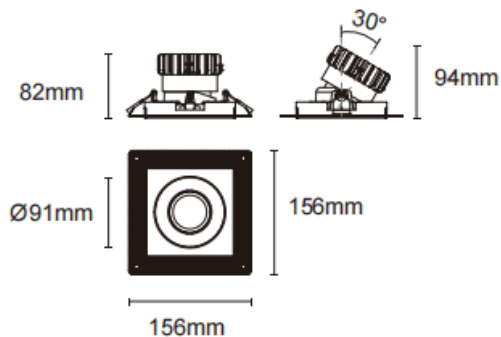

Trimless cardan

Lavov downlight from the family Trimless cardan with a power of 17W and a beam angle of 45°. Finished in black colour. With a total lumen output of 1580lm and a luminous efficacy of 93lm/W. Made in die cast aluminium and PC lenses. Driver On-Off no dim . CCT 4000K.

Dimensions

Product dimensions (mm) **L156*W156*H94mm**

Scheme

Cut out : 120X120mm

Item code	86.D093.1431.02
Product type	Indoor
Category	Downlights
Family	Cardan
Subfamily	Trimless cardan
Pictograms	

Product	
Real power (W)	17
Real luminous flux (Lm)	1580
Luminous efficiency (Lm/W)	93
Beam angle (°)	45°
Life time (h)	50000hrs L80B10
IP	IP44
Colour	black
Control gear included	yes
Control gear	On-Off no dim
Flicker Free	yes
Light source	led
Type of LED	COB
Colour temperature (K)	4000
Colour consistency (SDCM)	SDCM<3
CRI	90