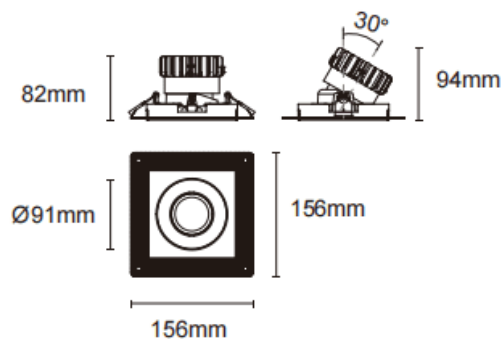

### Trimless cardan

Lavov downlight from the family Trimless cardan with a power of 17W and a beam angle of 45°. Finished in black colour. With a total lumen output of 1580lm and a luminous efficacy of 93lm/W. Made in die cast aluminium and PC lenses. Driver On-Off no dim . CCT 4000K.

### Dimensions

Product dimensions (mm) **L156\*W156\*H94mm**

### Scheme

Cut out : 120X120mm

Item code	86.D093.1431.02
Product type	Indoor
Category	Downlights
Family	Cardan
Subfamily	Trimless cardan
Pictograms	

Product	
Real power (W)	17
Real luminous flux (Lm)	1580
Luminous efficiency (Lm/W)	93
Beam angle (&ordm;)	45°
Life time (h)	50000hrs L80B10
IP	IP44
Colour	black
Control gear included	yes
Control gear	On-Off no dim
Flicker Free	yes
Light source	led
Type of LED	COB
Colour temperature (K)	4000
Colour consistency (SDCM)	SDCM<3
CRI	90