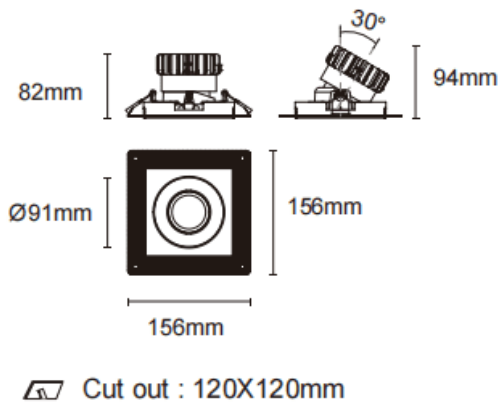

**Trimless cardan**

Lavov downlight from the family Trimless cardan with a power of 17W and a beam angle of 45°. Finished in black colour. With a total lumen output of 1580lm and a luminous efficacy of 93lm/W. Made in die cast aluminium and PC lenses. Driver DALI dimmable . CCT 4000K.

**Dimensions**

**Product dimensions (mm)**      **L156\*W156\*H94mm**

**Scheme**

<b>Item code</b>	<b>86.D093.1433.02</b>
<b>Product type</b>	<b>Indoor</b>
<b>Category</b>	<b>Downlights</b>
<b>Family</b>	<b>Cardan</b>
<b>Subfamily</b>	<b>Trimless cardan</b>
<b>Pictograms</b>	

<b>Product</b>	
<b>Real power (W)</b>	<b>17</b>
<b>Real luminous flux (Lm)</b>	<b>1580</b>
<b>Luminous efficiency (Lm/W)</b>	<b>93</b>
<b>Beam angle (&amp;ordm;)</b>	<b>45°</b>
<b>Life time (h)</b>	<b>50000hrs L80B10</b>
<b>IP</b>	<b>IP44</b>
<b>Colour</b>	<b>black</b>
<b>Control gear included</b>	<b>yes</b>
<b>Control gear</b>	<b>DALI dimmable</b>
<b>Flicker Free</b>	<b>yes</b>
<b>Light source</b>	<b>led</b>
<b>Type of LED</b>	<b>COB</b>
<b>Colour temperature (K)</b>	<b>4000</b>
<b>Colour consistency (SDCM)</b>	<b>SDCM&lt;3</b>
<b>CRI</b>	<b>90</b>