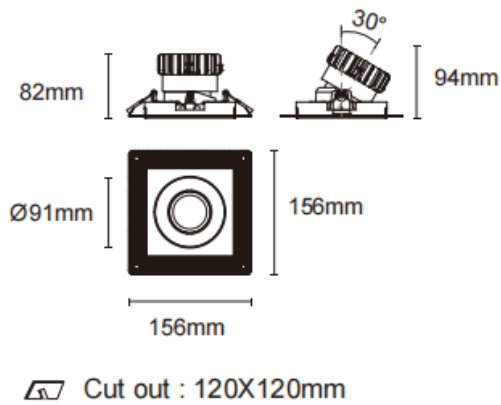

Trimless cardan

Lavov downlight from the family Trimless cardan with a power of 17W and a beam angle of 55°. Finished in white colour. With a total lumen output of 1580lm and a luminous efficacy of 93lm/W. Made in die cast aluminium and PC lenses. Driver On-Off no dim . CCT 4000K.

Dimensions

Product dimensions (mm) **L156*W156*H94mm**

Scheme

Item code	86.D093.1441.01
Product type	Indoor
Category	Downlights
Family	Cardan
Subfamily	Trimless cardan
Pictograms	

Product	
Real power (W)	17
Real luminous flux (Lm)	1580
Luminous efficiency (Lm/W)	93
Beam angle (&ordm;)	55°
Life time (h)	50000hrs L80B10
IP	IP44
Colour	white
Control gear included	yes
Control gear	On-Off no dim
Flicker Free	yes
Light source	led
Type of LED	COB
Colour temperature (K)	4000
Colour consistency (SDCM)	SDCM<3
CRI	90