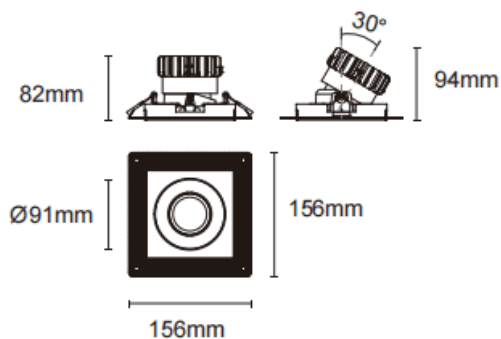

Trimless cardan

Lavov downlight from the family Trimless cardan with a power of 17W and a beam angle of 55°. Finished in black colour. With a total lumen output of 1580lm and a luminous efficacy of 93lm/W. Made in die cast aluminium and PC lenses. Driver On-Off no dim . CCT 4000K.

Dimensions

Product dimensions (mm) **L156*W156*H94mm**

Scheme

Cut out : 120X120mm

Item code	86.D093.1441.02
Product type	Indoor
Category	Downlights
Family	Cardan
Subfamily	Trimless cardan
Pictograms	

Product	
Real power (W)	17
Real luminous flux (Lm)	1580
Luminous efficiency (Lm/W)	93
Beam angle (º)	55°
Life time (h)	50000hrs L80B10
IP	IP44
Colour	black
Control gear included	yes
Control gear	On-Off no dim
Flicker Free	yes
Light source	led
Type of LED	COB
Colour temperature (K)	4000
Colour consistency (SDCM)	SDCM<3
CRI	90