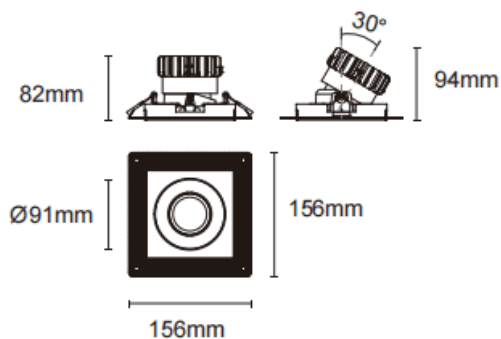

Trimless cardan

Lavov downlight from the family Trimless cardan with a power of 17W and a beam angle of 55°. Finished in white colour. With a total lumen output of 1580lm and a luminous efficacy of 93lm/W. Made in die cast aluminium and PC lenses. Driver DALI Casamby ready. CCT 4000K.

Dimensions

Product dimensions (mm) **L156*W156*H94mm**

Scheme

 Cut out : 120X120mm

Item code	86.D093.1449.01
Product type	Indoor
Category	Downlights
Family	Cardan
Subfamily	Trimless cardan
Pictograms	

Product	
Real power (W)	17
Real luminous flux (Lm)	1580
Luminous efficiency (Lm/W)	93
Beam angle (°)	55°
Life time (h)	50000hrs L80B10
IP	IP44
Colour	white
Control gear included	yes
Control gear	DALI Casamby ready
Flicker Free	yes
Light source	LED
Type of LED	COB
Colour temperature (K)	4000
Colour consistency (SDCM)	SDCM3
CRI	90