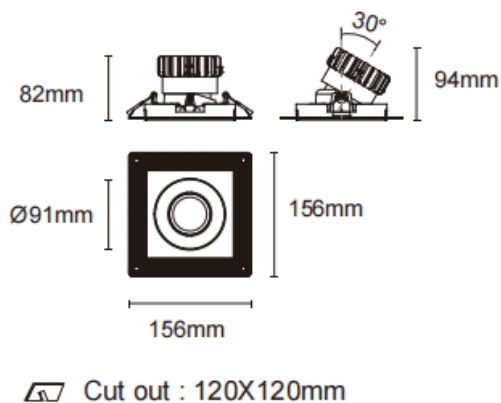

Trimless cardan

Lavov downlight from the family Trimless cardan with a power of 17W and a beam angle of 55°. Finished in white colour. With a total lumen output of 1580lm and a luminous efficacy of 93lm/W. Made in die cast aluminium and PC lenses. Driver DALI Casamby ready. CCT 4000K.

Item code	86.D093.1449.01
Product type	Indoor
Category	Downlights
Family	Cardan
Subfamily	Trimless cardan
Pictograms	

Dimensions

Product dimensions (mm) L156*W156*H94mm

Scheme

Product

Real power (W)	17
Real luminous flux (Lm)	1580
Luminous efficiency (Lm/W)	93
Beam angle (°)	55°
Life time (h)	50000hrs L80B10
IP	IP44
Colour	white
Control gear included	yes
Control gear	DALI Casamby ready
Flicker Free	yes
Light source	led
Type of LED	COB
Colour temperature (K)	4000
Colour consistency (SDCM)	SDCM<3
CRI	90