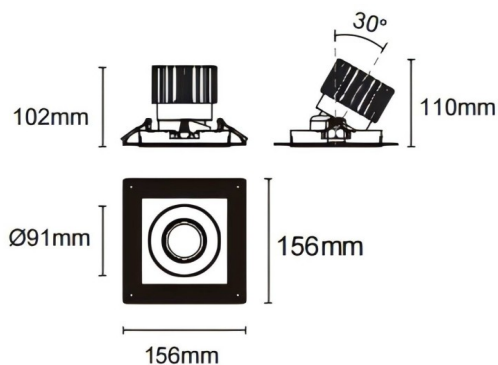

Trimless cardan

Lavov downlight from the family Trimless cardan with a power of 25W and a beam angle of 30°. Finished in white colour. With a total lumen output of 2394lm and a luminous efficacy of 95.76lm/W. Made in die cast aluminium and PC lenses. Driver On-Off no dim . CCT 3000K.

Dimensions

Product dimensions (mm) **L156*W156*H110mm**

Scheme

 Cut out : 120X120mm (Trimless)

Item code	86.D093.2311.01
Product type	Indoor
Category	Downlights
Family	Cardan
Subfamily	Trimless cardan
Pictograms	

Product	
Real power (W)	25
Real luminous flux (Lm)	2394
Luminous efficiency (Lm/W)	95.76
Beam angle (º)	30°
Life time (h)	50000hrs L80B10
IP	IP44
Colour	white
Control gear included	yes
Control gear	On-Off no dim
Flicker Free	yes
Light source	led
Type of LED	COB
Colour temperature (K)	3000
Colour consistency (SDCM)	SDCM<3
CRI	90