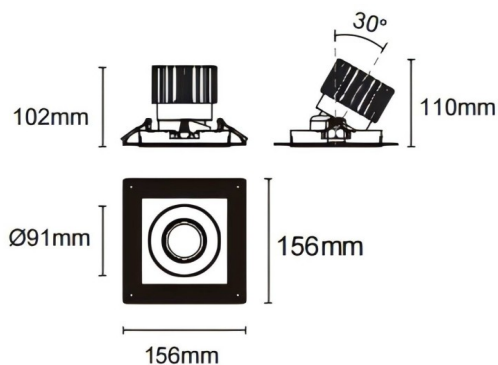

Trimless cardan

Lavov downlight from the family Trimless cardan with a power of 25W and a beam angle of 30°. Finished in white colour. With a total lumen output of 2394lm and a luminous efficacy of 95.76lm/W. Made in die cast aluminium and PC lenses. Driver On-Off no dim . CCT 3000K.

Dimensions

Product dimensions (mm) **L156*W156*H110mm**

Scheme

 Cut out : 120X120mm (Trimless)

Item code	86.D093.2311.01
Product type	Indoor
Category	Downlights
Family	Cardan
Subfamily	Trimless cardan
Pictograms	

Product	
Real power (W)	25
Real luminous flux (Lm)	2394
Luminous efficiency (Lm/W)	95.76
Beam angle (°)	30°
Life time (h)	50000hrs L80B10
IP	IP44
Colour	white
Control gear included	yes
Control gear	On-Off no dim
Flicker Free	yes
Light source	LED
Type of LED	COB
Colour temperature (K)	3000
Colour consistency (SDCM)	SDCM3
CRI	90