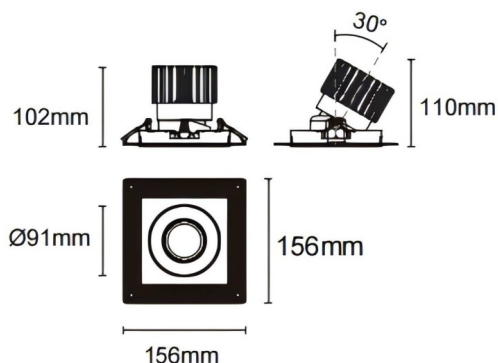

Trimless cardan

Lavov downlight from the family Trimless cardan with a power of 25W and a beam angle of 30°. Finished in white colour. With a total lumen output of 2394lm and a luminous efficacy of 95.76lm/W. Made in die cast aluminium and PC lenses. Driver DALI Casamby ready. CCT 3000K.

Dimensions

Product dimensions (mm) **L156*W156*H110mm**

Scheme

Cut out : 120X120mm (Trimless)

Item code	86.D093.2319.01
Product type	Indoor
Category	Downlights
Family	Cardan
Subfamily	Trimless cardan
Pictograms	

Product	
Real power (W)	25
Real luminous flux (Lm)	2394
Luminous efficiency (Lm/W)	95.76
Beam angle (°)	30°
Life time (h)	50000hrs L80B10
IP	IP44
Colour	white
Control gear included	yes
Control gear	DALI Casamby ready
Flicker Free	yes
Light source	LED
Type of LED	COB
Colour temperature (K)	3000
Colour consistency (SDCM)	SDCM3
CRI	90